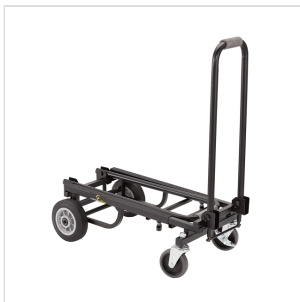

TR100

FOLDABLE EQUIPMENT CARRIAGE CART MEDIUM SIZE

Conceived for rental companies and musician on the road, Soundsation carriage carts bring a practical and efficient solution to carry your stage equipment. The foldable design allow the cart to be fitted in a small space. Available in different sizes to fit any needs.

TR100

FOLDABLE EQUIPMENT CARRIAGE CART MEDIUM SIZE

PRODUCT DETAILS

KEY FEATURES

4 wheels equipment carriage cart medium size

Practical and efficient solution to carry your equipment

Foldable design allows to fit in small space

Two adjustable handles

Adjustable base length (from 580 to 850 mm)

Folded dimension (LxH): 700x235mm

Unfolded dimensions (LxWxA): 580-850x377x770 mm

Load capacity: 100 Kg

Weight: 8,3 Kg