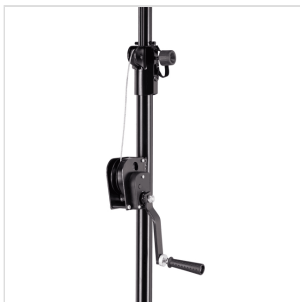

**LSBUNDLE-HAT****SET OF TWO WINDUP LIGHTING STAND AND 3M TRUSS**

The perfect kit for live music, piano bar and DJ sets. It can fit up to 10 pars or effects to a max height of 3,30 meters. Equipped with wind-up mechanism and marked height mark, allow a quick and easy setup. Easy to carry, includes mounting accessories.

# SET OF TWO WINDUP LIGHTING STAND AND 3M TRUSS

### KEY FEATURES

Complete set for live music, piano bar and DJ sets

3 meters truss to hold up to 10 par or effects

Pair of stands with windup mechanism up to 3,30 mt height

Height mark on stands

Easy to carry and setup

### SPECIFICATIONS

<b>Total truss lenght</b>	3 meters
<b>Truss triangular section dimensions</b>	251x251x251 mm
<b>Truss Main tubes diameter</b>	38 mm
<b>Stand maximum height</b>	3,3 mt
<b>Material</b>	black painted steel
<b>Total weight</b>	38 Kg