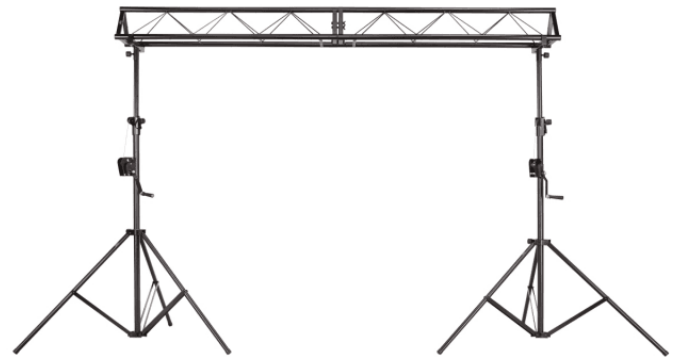

**LSBUNDLE-HAT****SET OF TWO WINDUP LIGHTING STAND AND 3M TRUSS**

The perfect kit for live music, piano bar and DJ sets. It can fit up to 10 pars or effects to a max height of 3,30 meters. Equipped with wind-up mechanism and marked height mark, allow a quick and easy setup. Easy to carry, includes mounting accessories.

# SET OF TWO WINDUP LIGHTING STAND AND 3M TRUSS

### KEY FEATURES

Complete set for live music, piano bar and DJ sets

3 meters truss to hold up to 10 par or effects

Pair of stands with windup mechanism up to 3,30 mt height

Height mark on stands

Easy to carry and setup

### SPECIFICATIONS

<b>Total truss lenght</b>	3 meters
<b>Truss triangular section dimensions</b>	251x251x251 mm
<b>Truss Main tubes diameter</b>	38 mm
<b>Stand maximum height</b>	3,3 mt
<b>Material</b>	black painted steel
<b>Total weight</b>	38 Kg