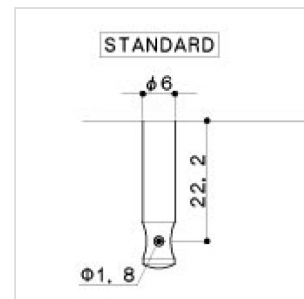

SD-91-05M-N-L6

ELECTRIC GUITAR MACHINE HEADS SET, L6, NICKEL

Electric Guitar Machine Heads Set, L6. Ideal for electric guitar

SD-91-05M-N-L6

ELECTRIC GUITAR MACHINE HEADS SET, L6, NICKEL

PRODUCT DETAILS

SPECIFICATIONS

Button	Vintage Chrome #05M
Gear Ratio	1:15
Finishes	Nickel