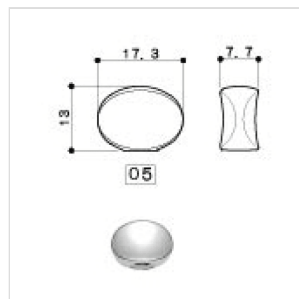

SD-91-05M-N-L6

ELECTRIC GUITAR MACHINE HEADS SET, L6, NICKEL

Electric Guitar Machine Heads Set, L6. Ideal for electric guitar

SD-91-05M-N-L6

ELECTRIC GUITAR MACHINE HEADS SET, L6, NICKEL

PRODUCT DETAILS

SPECIFICATIONS

Button	Vintage Chrome #05M
Gear Ratio	1:15
Finishes	Nickel