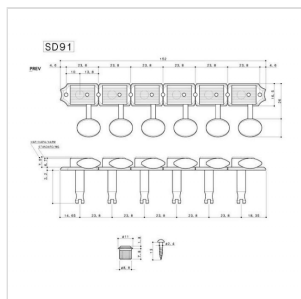

SD-91-05M-N-L6

ELECTRIC GUITAR MACHINE HEADS SET, L6, NICKEL

Electric Guitar Machine Heads Set, L6. Ideal for electric guitar

SD-91-05M-N-L6

ELECTRIC GUITAR MACHINE HEADS SET, L6, NICKEL

PRODUCT DETAILS

SPECIFICATIONS

Button	Vintage Chrome #05M
Gear Ratio	1:15
Finishes	Nickel