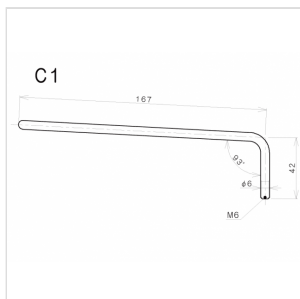

C1C 6 MM TREMOLO LEVER FOR ELECTRIC GUITAR (CHROME)

Screw lever in chrome finishes, without cap and a diameter of 6 mm. Suitable for all Gotoh tremolo bridges.

C1C 6 MM TREMOLO LEVER FOR ELECTRIC GUITAR (CHROME)

PRODUCT DETAILS

KEY FEATURES

Finishes: Chrome

Screw

Without Cap

SPECIFICATIONS

Diameter

6 mm