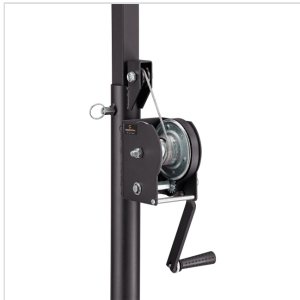

LSA-400

WIND UP HEAVY DUTY LIGHTING STAND

LSA-400 wind up lighting stand is built to offer stability and reliability. Equipped with windup system. allows to lift up to 85 Kg at 4 meters height. Built in painted black steel, is equipped with security pins. Coming with a rugged packing which can be used for easy carrying.

LSA-400

WIND UP HEAVY DUTY LIGHTING STAND

PRODUCT DETAILS

KEY FEATURES

Lighting stand for trusses with windup lifting system

Load capacity of 85Kg max

4 Meter maximum height

Heavy duty construction in black painted steel

Double braced heavy duty base

Security pins on the base and on the wind up mechanism

35mm pole mount allow to use it as a speaker stand

SPECIFICATIONS

Load capacity	85 Kg
Height (min-max)	175-400 cm
Base leg height	160 cm
Base diameter	220 cm
Weight	25 kg
Terminal pole diameter	35 mm
Material	steel
Painting	black