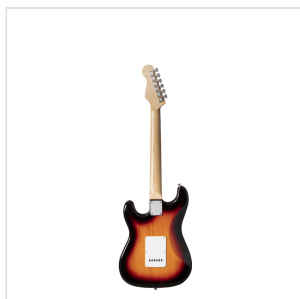

RIDER-STD-H 3TS

DOUBLE CUTAWAY ELECTRIC GUITAR WITH 2 SINGLE COILS + 1 HUMBUCKER

RIDER series is a super classic revisited: double cutaway electric guitar featuring basswood body for rich tone and reliability. This version is equipped with 2 single coils for clear and brilliant tone + 1 humbucker to push your riffs&licks beyond. 22 frets Eco-Rosewood fretboard fully complies CITES regulation preserving the feeling and the look of rosewood. The 5-way switch and volume/tone pots offer great sound flexibility for blues, rock, funky tones. A perfect choice for beginners demanding quality and playability.

RIDER-STD-H 3TS DOUBLE CUTAWAY ELECTRIC GUITAR WITH 2 SINGLE COILS + 1 HUMBUCKER

PRODUCT DETAILS

KEY FEATURES

Body: basswood

Neck: maple

Fretboard: Eco-Rosewood (CITES compliant)

Frets: 22

Machine heads: chrome

Bridge: vintage tremolo

Pick ups: 2 single coils + 1 humbucker

Switch: 5 way

Pots: volume/tone/tone

Colour: 3T Sunburst

Nut: 43mm

SPECIFICATIONS

Nut	43 mm
Radius	14"