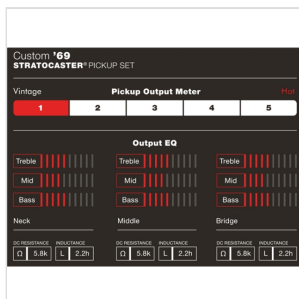

0992114000

CUSTOM SHOP CUSTOM '69 STRAT® PICKUPS, (3)

As Heard on

Various Fender Custom Shop Stratocaster® guitars

Fender Custom Shop Custom '69 Strat single-coil pickups produce the full, punchy tone that defined rock in the late '60s. Especially effective with pedals.