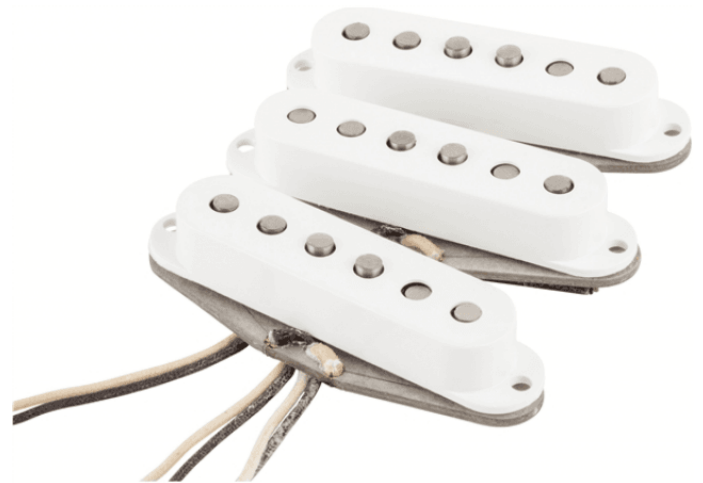

## CUSTOM SHOP CUSTOM '69 STRAT® PICKUPS, (3)

### As Heard on

Various Fender Custom Shop Stratocaster® guitars

Fender Custom Shop Custom '69 Strat single-coil pickups produce the full, punchy tone that defined rock in the late '60s. Especially effective with pedals.

#### KEY FEATURES

Enamel-coated magnet wire for warm vintage-style tones

Staggered pole pieces for balanced output

Alnico 5 magnets for focus and enhanced dynamics

Period-correct cloth wire and gray fiber bobbin

Installation hardware included

White

SSS