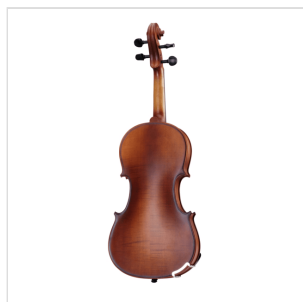

VPVI-12

1/2 VIRTUOSO PRO LINE VIOLIN WITH CASE AND BOW

Virtuoso Pro series is born to provide performing instruments to young players demanding for high quality violins built in the tradition of Italian luthiers. Materials, crafting, details and accessories, everything in the Virtuoso Pro series is at the top in its market range: solid spruce AA top, flamed solid maple back & sides, ebony fingerboard, boss pegs and chinrest, alloy aluminium with integrated individual adjuster tailpiece. Full accessoried with brazilian wood bow w/hexagonal section case, straps, rosin and strings.

VPVI-12

1/2 VIRTUOSO PRO LINE VIOLIN WITH CASE AND BOW

PRODUCT DETAILS

KEY FEATURES

Top: solid spruce AA

Back and sides: flamed solid maple

Binding: well done purfling (inlaid)

Bridge: maple

Fingerboard: ebony

Pegs and Chinrest: bosso

Tailpiece: Alloy aluminium with integrated individual adjuster

Finish: matt satin

Color: Antique Brown

Bow: Brazilian wood quality, hexagonal section, ebony frog, Eye Parisian mother of pearl, silver ring

Case: Preformed in brown with cream interior

Accessories: Rosin, Strings, Straps

Size: 1/2