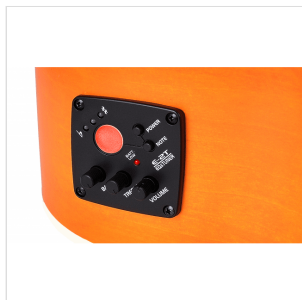

SAGUARO-HW-CE OR HAND WIPED CUTAWAY ACOUSTIC GUITAR W/PREAMP

Saguaro acoustic series gathers playability, quality craftsmanship and unique visual appeal using a special hand wiped finish. The E2-T preamp with built in tuner and balanced/unbalanced out delivers the flexibility you need for recording in studio and performing on stage.

SAGUARO-HW-CE OR HAND WIPED CUTAWAY ACOUSTIC GUITAR W/PREAMP

PRODUCT DETAILS

KEY FEATURES

Shape: mini jumbo cutaway

Top, back and sides: linden

Fretboard: eco-rosewood (CITES compliant)

Headstock with engraved logo

Total length: 101cm (40")

Width: 9.8cm

Diecast machine heads (chrome)

Preamp: E2-T w/tuner and balanced/unbalanced out

Hand wiped special finish, each guitar is unique

Color: hand wiped orange