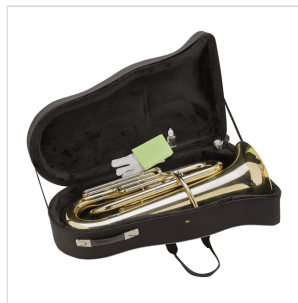

STUE-20G

EB TUBA JUNIOR 3/4 WITH 3 PISTONS

The tuba is the lowest pitched instrument in the brass family. It's used both in marching band and orchestras. Soundsation STUE-20G has been designed for students. With its relatively lightweight and compact body, performs easy emission and perfect intonation. Coming in hard case equipped with wheels for easy carrying.

STUE-20G

EB TUBA JUNIOR 3/4 WITH 3 PISTONS

PRODUCT DETAILS

KEY FEATURES

Brass body

Stainless steel pistons w/perloid fittings

Bell size 12.835" (Ø 326mm) bore size 0,63" (16,0mm)

3 Pitch slides on main bore, first, second and third piston

Gold laquered finish

Included in the package mouthpiece, lubricant oil, cleaning gloves and cloth

Shaped soft case equipped with wheel for best protection and easy carrying

net weight of the instrument: 5,4kg