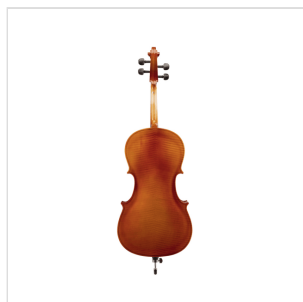

OCE-34

CELLO VIRTUOSO OCE 3/4 WITH SOLID SPRUCE TOP AND SOLID MAPLE BACK AND SIDE

Virtuoso orchestra is a cello that offers the best value for money. Made entirely of solid wood, soundboard in selected spruce, sides and back in flamed maple. The Virtuoso OCE model offers tone, full warmth and a firm attack. The design is of traditional type with painting in classic shades. Built with excellent materials and equipped with bag and headband. Ideal for advanced study.

OCE-34

CELLO VIRTUOSO OCE 3/4 WITH SOLID SPRUCE TOP AND SOLID MAPLE BACK AND SIDE

PRODUCT DETAILS

KEY FEATURES

Solid spruce top

solid Maple back and sides

Maple neck

ebony fingerboard

paint binding

Ebony nut

Ebony pegs

Maple bridge, French Style

Diecast metal tailpiece with 4 fine tuners

Included wood bow with octagonal stick and natural hair

Padded carrying bag with bow pocket and carrying straps