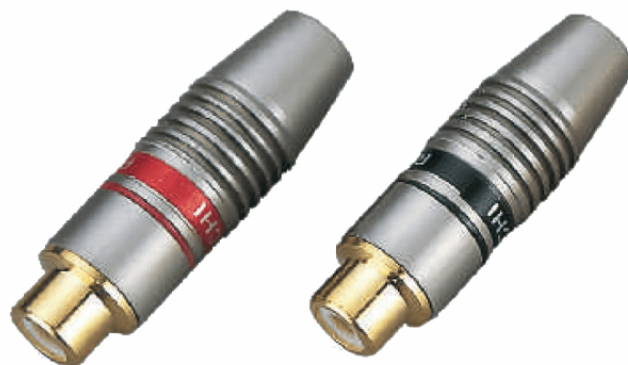

SRCA030F-B METAL CONNECTOR RCA FEMALE (25 PCS BOX)

Soundsation GO-LINK series is a professional line of assembled cables, adapters and connectors born to provide full reliability for a wide range of applications. GO-LINK series means quality construction, effective shielding, preserved tone and rugged durability.

PRODUCT DETAILS

KEY FEATURES

RCA female (satin)

Grey nickel plated brass shell

Gold contact

Package: 25 pcs