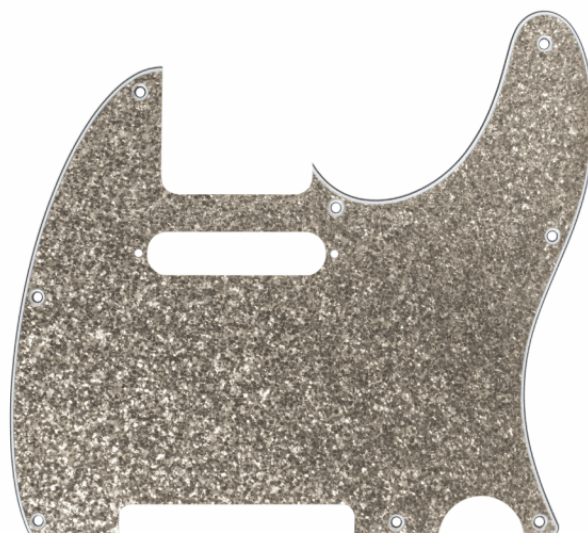

DPP TL SIS

TELE PICKGUARD SILVER SPARKLE

D'Andrea Pro Pickguards are the perfect option to change the look of your instrument! Each pickguard features vibrant, colorful patterns that add unique customization options to your guitar. Available in several different designs, these pickguards are precision-cut and hand polished with a 4-ply core. In addition, each pickguard is equipped with 11 screw holes, constructed of premium celluloid material and fits the exact specs of actual production models.

PRODUCT DETAILS

KEY FEATURES

Improve the look of your instrument with vibrant and colorful patterns

Precision-cut and hand polished

4-ply core

11 screw holes

Constructed of premium celluloid material