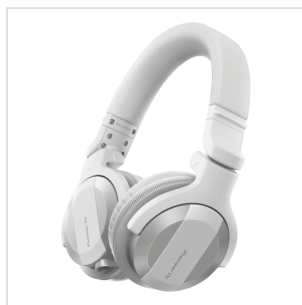

HDJ-CUE1BT-W BLUETOOTH® DJ HEADPHONES

Start your DJ journey with HDJ-CUE1 headphones. These styled DJ headphones are built on DNA from our pro models but are available at a much more modest price. While these entry-level cans are our most affordable pair yet, they match many of the feature and quality benchmarks set by our professional headphones range. Choose the HDJ-CUE1 for a pro look and feel, rich sound, compact and flexible design, and high-quality finish. Enjoy specialist sound tuning inherited from the pro-level HDJ-X5; perfectly hear low frequencies in the bass and kick drums so you can mix precisely and know exactly what your friends will hear when you drop the next track. If you're interested in wireless headphones, check out the HDJ-CUE1 Bluetooth models. Including all the same features plus Bluetooth technology that enables you listen and play on the go, they're available in a range of colors to match your individual style.

HDJ-CUE1BT-W BLUETOOTH® DJ HEADPHONES

PRODUCT DETAILS

KEY FEATURES

High quality sound

Built to last

Bluetooth® wireless technology

Comfortable pro-style design

Customizable look

Compact and portable

Detachable cables

Color: white

SPECIFICATIONS

Type	Closed, dynamic
Driver Units	40 mm dome type
Output	Class 2 Bluetooth®
Supported Codec Version	Bluetooth standard 5.0 version
Frequency Range	5 - 30000 Hz
Impedance	32 ohm
Sensitivity	104 dB
Maximum input power	2000 mW
1.2 m short coiled cable (1.8 m extended length)	
What's in the box	1.2 m coiled cable (extended length 1.8 m) Instruction Manual
Weight (without cord)	215 g