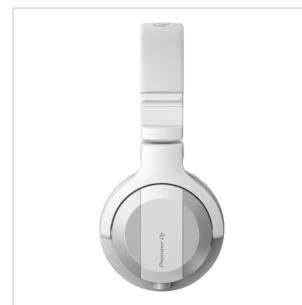

HDJ-CUE1BT-W BLUETOOTH® DJ HEADPHONES

Start your DJ journey with HDJ-CUE1 headphones. These styled DJ headphones are built on DNA from our pro models but are available at a much more modest price. While these entry-level cans are our most affordable pair yet, they match many of the feature and quality benchmarks set by our professional headphones range. Choose the HDJ-CUE1 for a pro look and feel, rich sound, compact and flexible design, and high-quality finish. Enjoy specialist sound tuning inherited from the pro-level HDJ-X5; perfectly hear low frequencies in the bass and kick drums so you can mix precisely and know exactly what your friends will hear when you drop the next track. If you're interested in wireless headphones, check out the HDJ-CUE1 Bluetooth models. Including all the same features plus Bluetooth technology that enables you listen and play on the go, they're available in a range of colors to match your individual style.

HDJ-CUE1BT-W BLUETOOTH® DJ HEADPHONES

PRODUCT DETAILS

KEY FEATURES

High quality sound

Built to last

Bluetooth® wireless technology

Comfortable pro-style design

Customizable look

Compact and portable

Detachable cables

Color: white

SPECIFICATIONS

Type	Closed, dynamic
Driver Units	40 mm dome type
Output	Class 2 Bluetooth®
Supported Codec Version	Bluetooth standard 5.0 version
Frequency Range	5 - 30000 Hz
Impedance	32 ohm
Sensitivity	104 dB
Maximum input power	2000 mW
1.2 m short coiled cable (1.8 m extended length)	
What's in the box	1.2 m coiled cable (extended length 1.8 m) Instruction Manual
Weight (without cord)	215 g