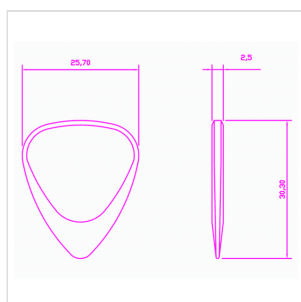

ZDT-SA-4

ZODIAC TONES "SAGITTARIUS" 4 GUITAR PICKS

Zodiac Tones are based upon the Classic 351 shape. They are CNC Milled to tight tolerances and are 2.5mm thick chamfering down to a playing tip at 0.7mm thick. Born under the same sign as Jimi Hendrix.