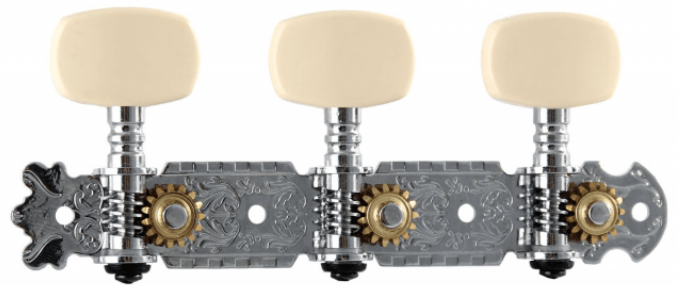

SMH-SS-C-3R3L

CHROMED MACHINE HEAD SET FOR CLASSICAL GUITAR WITH METAL PIN

Soundsation is now on the market with a wide range of machine heads for classical, acoustic and electric guitar, mandolin, banjo and ukulele. Available in different versions, measurements and finishes.

PRODUCT DETAILS

KEY FEATURES

Classical guitar machine head set

Finish: chrome

Standard button

Metal pin