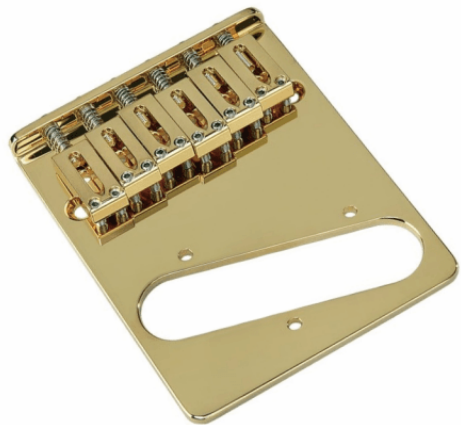

T-65C FIXED BRIDGE FOR TELECASTER (GOLD)

Traditional fixed bridge ideal as a quality replacement: 6 Single Coil 6saddles ensure a high precision, tuning stability and durability.

T-65C FIXED BRIDGE FOR TELECASTER (GOLD)

PRODUCT DETAILS

KEY FEATURES

Fixed Bridge

6 Single Coil Saddle

SPECIFICATIONS

Finishes

Gold