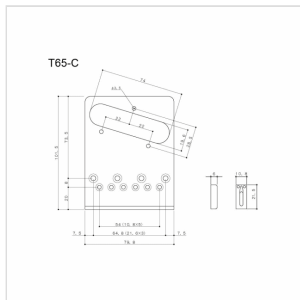

T-65C FIXED BRIDGE FOR TELECASTER (GOLD)

Traditional fixed bridge ideal as a quality replacement: 6 Single Coil 6saddles ensure a high precision, tuning stability and durability.

T-65C FIXED BRIDGE FOR TELECASTER (GOLD)