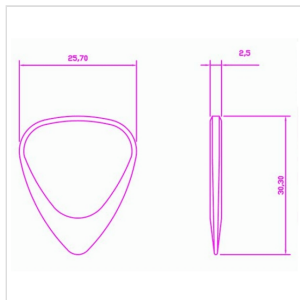

TMT-MIM-4

MIMOSA WOOD PICKS - PACK OF 4

Mimosa is CNC Milled from the very best quality timber then hand sanded and hand polished to give them their amazing shine and smoothness. Timber Tones unique shape is roughly based upon the classic 351 design, however they are 2.4mm thick where you hold them, chamfering down to 0.7mm at the playing tip. Mimosa is the hardest timber that we supply as part of the Acoustic pack and tin, as such it will add some degree of brightness to the tone of most Acoustic Guitars.