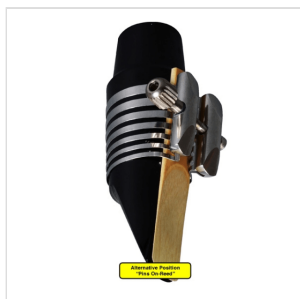

P-1RVS

BB SOPRANO SAX SERIES PLATINUM LIGATURE (EBANITE/ABS MOUTHPIECE)

It all started in 1974, with the original Rovner Dark, an innovative design that changed the way woodwind players thought about ligatures. Today's Next Generation Rovner ligatures represent the next wave of Rovner innovation, featuring patented Mass-Loaded Technology™ and unique Resonating Ribs™. Rovner Products are technologically advanced to help you produce nothing less than musical magic! The incredible Platinum, Rovner's first all-metal ligature, is for any player seeking the ultimate in tonal purity and clarity. Initially preferred by classical players for its pleasing tonal characteristics, the Platinum is also enjoying a surge of interest from jazz players excited to explore its enhanced tonal spectrum. Form meets function, and any discerning player will delight in the Platinum's perfect blend of unparalleled performance and visual beauty. Of course, the Rovner ligature you choose will be based on your own set-up, playing style and preferred sound.

P-1RVS

BB SOPRANO SAX SERIES PLATINUM LIGATURE (EBANITE/ABS MOUTHPIECE)

PRODUCT DETAILS

KEY FEATURES

Effortlessly played, with an incredible evenness of scale, smoothing out the difficult transitions between registers

Pure, dark tone. Superior control, for a secure, centered tone and flawless intonation

Bolsters and solidifies the lower register for both clarinets and saxophones.

Enhanced facility and response

Superior reed-gripping capabilities, especially advantageous for synthetic reeds

Durably constructed of highly-tempered, impeccably-polished, space-age metal alloy, the Platinum is as beautiful as a piece of fine jewelry

Suitable for ebanite/abs mouthpieces

Includes a Rovner cap

Bb Soprano Sax