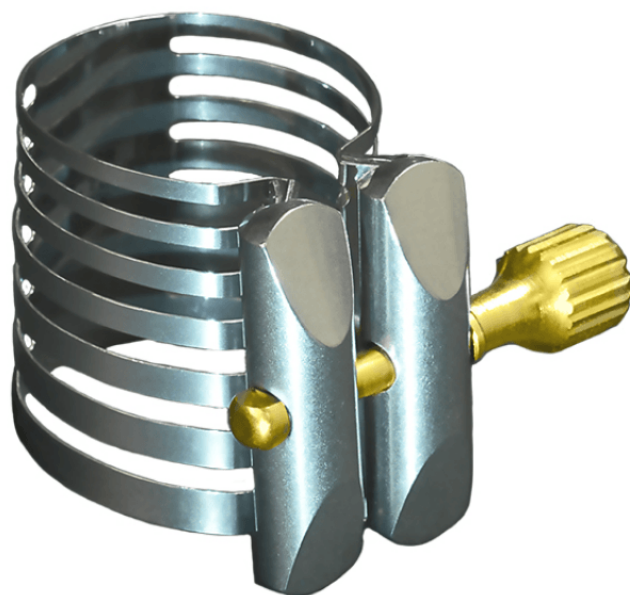

P-1RVS

BB SOPRANO SAX SERIES PLATINUM LIGATURE (EBANITE/ABS MOUTHPIECE)

It all started in 1974, with the original Rovner Dark, an innovative design that changed the way woodwind players thought about ligatures. Today's Next Generation Rovner ligatures represent the next wave of Rovner innovation, featuring patented Mass-Loaded Technology™ and unique Resonating Ribs™. Rovner Products are technologically advanced to help you produce nothing less than musical magic! The incredible Platinum, Rovner's first all-metal ligature, is for any player seeking the ultimate in tonal purity and clarity. Initially preferred by classical players for its pleasing tonal characteristics, the Platinum is also enjoying a surge of interest from jazz players excited to explore its enhanced tonal spectrum. Form meets function, and any discerning player will delight in the Platinum's perfect blend of unparalleled performance and visual beauty. Of course, the Rovner ligature you choose will be based on your own set-up, playing style and preferred sound.

P-1RVS

BB SOPRANO SAX SERIES PLATINUM LIGATURE (EBANITE/ABS MOUTHPIECE)

PRODUCT DETAILS

KEY FEATURES

Effortlessly played, with an incredible evenness of scale, smoothing out the difficult transitions between registers

Pure, dark tone. Superior control, for a secure, centered tone and flawless intonation

Bolsters and solidifies the lower register for both clarinets and saxophones.

Enhanced facility and response

Superior reed-gripping capabilities, especially advantageous for synthetic reeds

Durably constructed of highly-tempered, impeccably-polished, space-age metal alloy, the Platinum is as beautiful as a piece of fine jewelry

Suitable for ebanite/abs mouthpieces

Includes a Rovner cap

Bb Soprano Sax