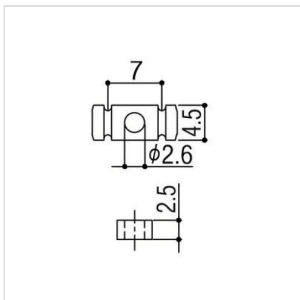

RG15GG

**SET LOWERS STRINGS FOR ELECTRIC GUITAR (GOLD)**

Set Lowers Strings for Strato "Modern" Electric Guitar Style.

Cylinder height 2.5 mm. Mounting screws included.

RG15GG

### SPECIFICATIONS

**Finishes**

Gold

Cylinder height 2.5 mm