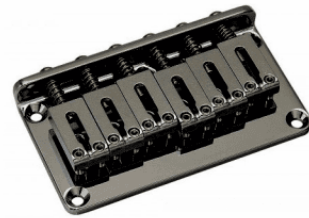

## GTC102-CK FIXED BRIDGE FOR ELECTRICAL GUITAR (COSMO BLACK)

---

Traditional fixed bridge ideal as a quality replacement: Vintage style titanium saddles ensure a high precision, tuning stability and durability. Steel saddle. Accessories for mounting and operation.

# GTC102-CK FIXED BRIDGE FOR ELECTRICAL GUITAR (COSMO BLACK)

---

### KEY FEATURES

Fixed Bridge

Steel saddle

Accessories for mounting and operation