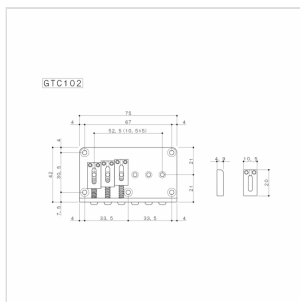

## GTC102-CK FIXED BRIDGE FOR ELECTRICAL GUITAR (COSMO BLACK)

---

Traditional fixed bridge ideal as a quality replacement: Vintage style titanium saddles ensure a high precision, tuning stability and durability. Steel saddle. Accessories for mounting and operation.

### SPECIFICATIONS

<b>Finishes</b>	Cosmo Black
<b>String Space</b>	10.5 mm