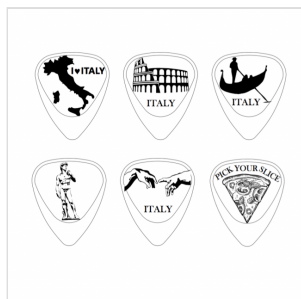

ITA36

LASER ENGRAVED DISPLAY WITH 36 WOOD PICKS ITALY SERIES

What about putting some of Italy's stunning highlights on a bunch of picks? Great, isn't it? With ITALY GUITAR PICK series Timber Tones has put this idea on the table, delivering a deluxe laser engraved display with 36 laser etched wood picks. Just like every Timber Tones, ITALY series picks are CNC Milled from the very best quality timber then hand sanded and hand polished to give them their amazing shine and smoothness. Timber Tones unique shape is roughly based upon the classic 351 design, however they are 2.4mm thick where you hold them, chamfering down to 0.7mm at the playing tip.

ITA36

LASER ENGRAVED DISPLAY WITH 36 WOOD PICKS ITALY SERIES

PRODUCT DETAILS

KEY FEATURES

African Ebony (6pcs) is a very close-grained timber that polishes to a smooth finish, this ensures that you get a clean crisp sound. The hardness ensures that it can withstand the rigors of Electric Guitar playing. Graphic: Map of Italy.

Bloodwood (6pcs) is a very hard timber, which polishes to a mirror like shine making it ideal for Electric Guitar. Timber Tones are CNC Milled from the very best quality timber then hand sanded and hand polished to give them their amazing shine and smoothness. Graphic: Colosseum

Purple (6pcs) heart is on the cusp between an Electric Guitar and Acoustic Guitar use. Warm mellow tones can be achieved on an Electric Guitar however the relative hardness of Purple Heart is likely to slightly brighten the tones of most Acoustic Guitars. Graphic: Gondola