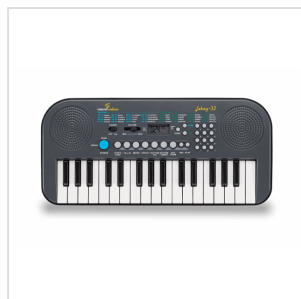

# MINI SIZE KEYBOARD 32 KEYS BUNDLE WITH BAG AND PSU

**JUKEY-32** is a compact keyboard with 32 mini-size keys designed especially for children who, in addition to having fun with this instrument, are starting to take their first steps in learning music.

This keyboard is equipped with some functions such as REC and PLAY normally found in larger keyboards. Thanks to the wide range of sounds, rhythms and songs that this keyboard offers, you can have fun spanning various musical genres.

The compactness and the possibility of battery operation make this keyboard an instrument geared to use at school.

This bundle comes **with carrying bag and power supplier** for ease of use and carrying in all situations.

### KEY FEATURES

Keyboard with 32 mini size keys

LCD Display

128 Tones

128 Rhythms

30 Demo Songs

Digital Selection for Tones, Rhythms and Demo Songs

Record and Playback functions available