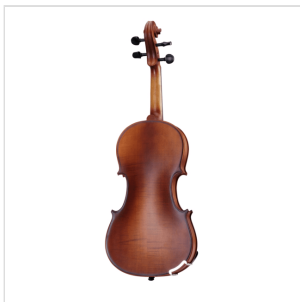

## 3/4 VIRTUOSO PRO LINE VIOLIN WITH CASE AND BOW

Virtuoso Pro series is born to provide performing instruments to young players demanding for high quality violins built in the tradition of Italian luthiers. Materials, crafting, details and accessories, everything in the Virtuoso Pro series is at the top in its market range: solid spruce AA top, flamed solid maple back & sides, ebony fingerboard, ebony pegs and chinrest, alloy aluminium with integrated individual adjuster tailpiece. Full accessoried with brazilian wood bow w/hexagonal section case, straps, rosin and strings.

# 3/4 VIRTUOSO PRO LINE VIOLIN WITH CASE AND BOW

### KEY FEATURES

Top: solid spruce AA

Back and sides: flamed solid maple

Binding: well done purfling (inlaid)

Bridge: maple

Fingerboard: ebony

Pegs and Chinrest: bosso

Tailpiece: Alloy alluminium with integrated individual adjuster