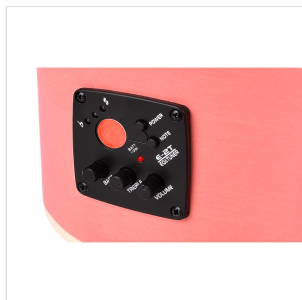

## SAGUARO-HW-CE PK HAND WIPED CUTAWAY ACOUSTIC GUITAR W/PREAMP

Saguaro acoustic series gathers playability, quality craftsmanship and unique visual appeal using a special hand wiped finish. The E2-T preamp with built in tuner and balanced/unbalanced out delivers the flexibility you need for recording in studio and performing on stage.

# SAGUARO-HW-CE PK HAND WIPED CUTAWAY ACOUSTIC GUITAR W/PREAMP

### KEY FEATURES

Shape: mini jumbo cutaway

Top, back and sides: linden

Fretboard: eco-rosewood (CITES compliant)

Headstock with engraved logo

Total length: 101cm (40")

Width: 9.8cm

Diecast machine heads (chrome)

Preamp: E2-T w/tuner and balanced/unbalanced out

Hand wiped special finish, each guitar is unique

Color: hand wiped pink