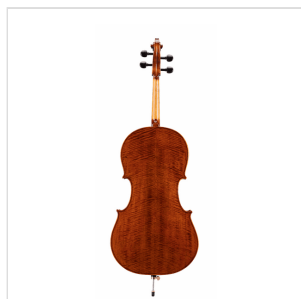

## ALL SOLID WOOD 3/4 CELLO WITH FLAMED MAPLE BACK AND SIDE

---

Wood is a key element to build high quality bowed instruments. Virtuoso Pro SV is an all solid wood cello with rich tone e defined attack. Flamed maple back and sides creates a stunning visual effect and provide a brighter tone enhancing medium and high frequencies. Hand rubbed spirit varnish, bring a classic and elegant look. Frame and peg tuners are in ebony wood. Coming with carrying bag and brazilwood bow, Virtuoso Pro SV is the perfect choice for the student looking for an instrument with great tone and appealing look.

# ALL SOLID WOOD 3/4 CELLO WITH FLAMED MAPLE BACK AND SIDE

---

### KEY FEATURES

Solid spruce top

Solid flame maple back & side

Maple neck

Ebony fingerboard

Ebony peg tuners

Ebony nut

Hand rubbed spirit varnish