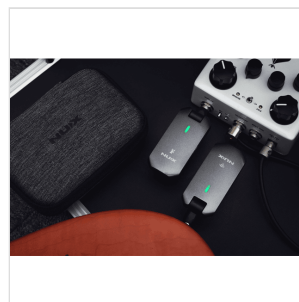

C-5RC Wireless delivers the signal on 5.8 GHz frequency range. That's a global interference-free broadcasting range you can use everywhere without a signal break.

C-5RC features remarkable 24-bit audio quality, simple 'plug in and play' operation, super-low latency (<5 ms) and a solid signal for distances up to 30 meters / 100 feet in adequate conditions. C-5RC also comes with a portable Power Case to keep the wireless units charged – ideal design for when you are on the road.