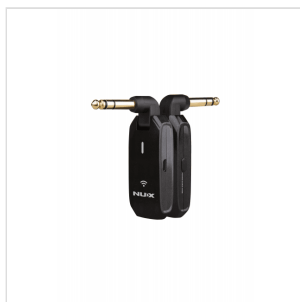

## C-5RC 5.8GHZ WIRELESS SYSTEM FOR GUITAR/BASS

Enhanced by the latest NUX technology innovation and upgraded algorithm, C-5RC fits perfectly with all types of Electric Guitars, Acoustic-electric Guitars, Bass Guitars and Ukuleles, no matter with active or passive, piezo or magnetic pickups.

C-5RC Wireless delivers the signal on 5.8 GHz frequency range. That's a global interference-free broadcasting range you can use everywhere without a signal break.

C-5RC features remarkable 24-bit audio quality, simple 'plug in and play' operation, super-low latency (<5 ms) and a solid signal for distances up to 30 meters / 100 feet in adequate conditions. C-5RC also comes with a portable Power Case to keep the wireless units charged – ideal design for when you are on the road.