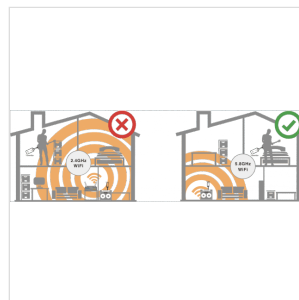

C-5RC 5.8GHZ WIRELESS SYSTEM FOR GUITAR/BASS

Enhanced by the latest NUX technology innovation and upgraded algorithm, C-5RC fits perfectly with all types of Electric Guitars, Acoustic-electric Guitars, Bass Guitars and Ukuleles, no matter with active or passive, piezo or magnetic pickups.

C-5RC Wireless delivers the signal on 5.8 GHz frequency range. That's a global interference-free broadcasting range you can use everywhere without a signal break.

C-5RC features remarkable 24-bit audio quality, simple 'plug in and play' operation, super-low latency (<5 ms) and a solid signal for distances up to 30 meters / 100 feet in adequate conditions. C-5RC also comes with a portable Power Case to keep the wireless units charged – ideal design for when you are on the road.