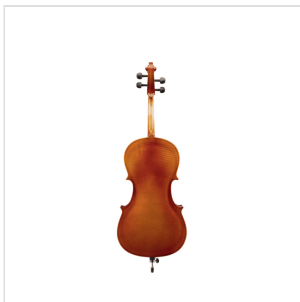

OCE-12

CELLO VIRTUOSO OCE 1/2 WITH SOLID SPRUCE TOP AND SOLID MAPLE BACK AND SIDE

Virtuoso orchestra is a cello that offers the best value for money. Made entirely of solid wood, soundboard in selected spruce, sides and back in flamed maple. The Virtuoso OCE model offers tone, full warmth and a firm attack. The design is of traditional type with painting in classic shades. Built with excellent materials and equipped with bag and headband. Ideal for advanced study.

OCE-12

CELLO VIRTUOSO OCE 1/2 WITH SOLID SPRUCE TOP AND SOLID MAPLE BACK AND SIDE

PRODUCT DETAILS

KEY FEATURES

Solid spruce top

solid Maple back and sides

Maple neck

ebony fingerboard

paint binding

Ebony nut

Ebony pegs

Maple bridge, French Style

Diecast metal tailpiece with 4 fine tuners

Included wood bow with octagonal stick and natural hair

Padded carrying bag with bow pocket and carrying straps