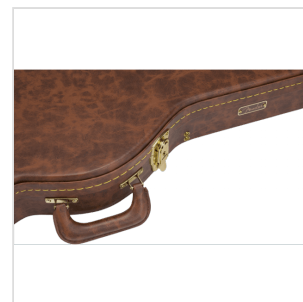

# STRATOCASTER®/TELECASTER® POODLE CASE, BROWN

---

Travel back in time with this modern interpretation of our iconic poodle case. Modeled after the case that came with the 1954 Stratocaster® guitars but with modern updates. Constructed with birch plywood and covered in a stunning distressed faux cowhide with gold hardware for classic appeal, this slim profile case can be stored in small spaces when storage space is a concern. A soft crushed acrylic plush interior lining ensures your guitar remains scratch and damage-free while a small accessory compartment offers room for spare strings, picks, tuners—or whatever small items you wish to carry with you—with lasting style and peace of mind.

### KEY FEATURES

Material: Wood

Color: Brown