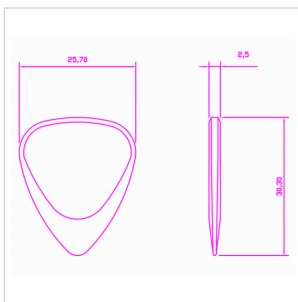

ZDT-CP-4

**ZODIAC TONES "CAPRICORNUS" 4 GUITAR PICKS**

Zodiac Tones are based upon the Classic 351 shape. They are CNC Milled to tight tolerances and are 2.5mm thick chamfering down to a playing tip at 0.7mm thick. Born under the same sign as Elvis Presley.