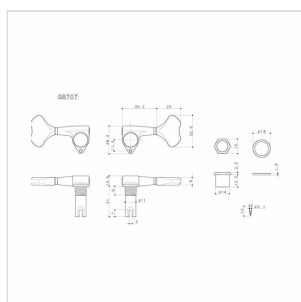

GB707-C-L4

# ELECTRIC BASS MACHINE HEADS SET, L4, CHROME

Electric Bass Machine Heads Set, L4

GB707-C-L4

# ELECTRIC BASS MACHINE HEADS SET, L4, CHROME

### SPECIFICATIONS

Finishes	Chrome
Installation	L4
Gear ratio	1:20