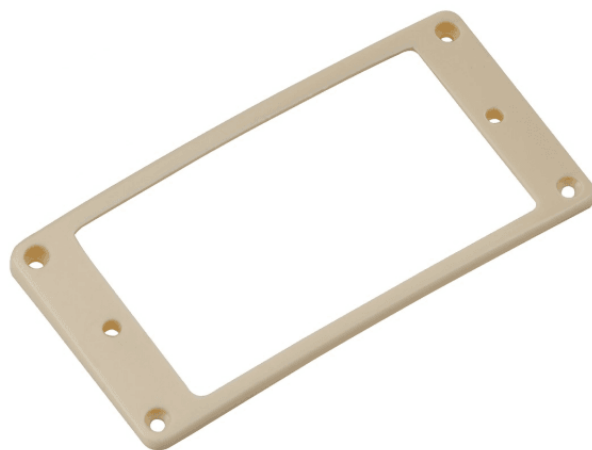

HPR-S-CR

CURVED LOW HUMBUCKER FRAME (CREAM)

SOUNDATION parts is the official replacement parts program for any SOUNDSATION musical instrument and beyond. You can find guitar or bass replacement parts made in Japan for repairing or restore of most famous vintage and modern guitars.

PRODUCT DETAILS

KEY FEATURES

Curved

Position: Bridge

Finish: Cream