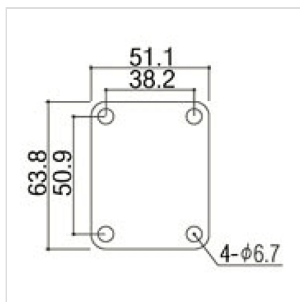

NBS-3C

ELECTRIC GUITAR CHROME FINISHING METAL NECK PLATE

Neck Plate by GOTOH to be used for jointing guitar neck to body.

NBS-3C

ELECTRIC GUITAR CHROME FINISHING METAL NECK PLATE

PRODUCT DETAILS

KEY FEATURES