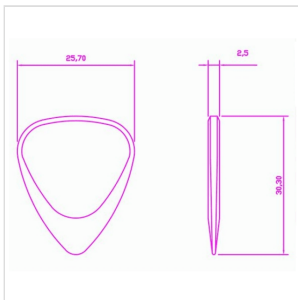

# ALMOND WOOD PICKS - PACK OF 4

Almond Wood has beautiful golden and brown shimmery patterns running through it. They are CNC Milled from the very best quality timber then hand sanded and hand polished to give them their amazing shine and smoothness. Timber Tones unique shape is roughly based upon the classic 351 design, however they are 2.4mm thick where you hold them, chamfering down to 0.7mm at the playing tip. Almond Wood is a medium soft timber which will add a good level of warmth to the tone of most Acoustic Guitars.