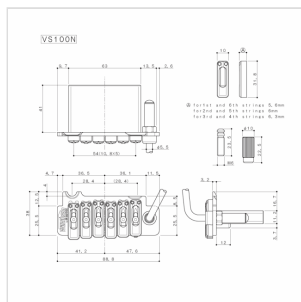

VS100N-HC

TREMOLO BRIDGE FOR ELECTRICAL GUITAR

Wilkinson By Gotoh tremolo bridge traditional design, great attention to detail and components. This bridge ensures high stability and intonation, ideal for guitarists who want to get the most from their instrument performance and security of intonation in every situation. Included accessories: lever, springs, anchor bolts.

VS100N-HC

TREMOLO BRIDGE FOR ELECTRICAL GUITAR

PRODUCT DETAILS

KEY FEATURES

Steel Saddles

Included accessories: lever, springs, anchor bolts

Mechanics available with the same finish

SPECIFICATIONS

Finishes

Satin Chrome

String Space

10.8 mm

Stud lock-Pat