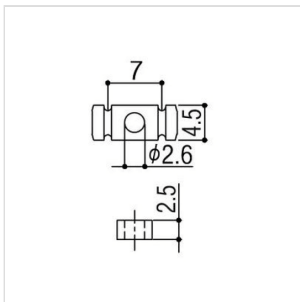

# SET LOWERS STRINGS FOR ELECTRIC GUITAR (COSMO BLACK)

---

Set Lowers Strings for Strato "Modern" Electric Guitar Style.

Cylinder height 2.5 mm. Mounting screws included.

RG15CK

### SPECIFICATIONS

**Finishes**

Cosmo Black

Cylinder height 2.5 mm