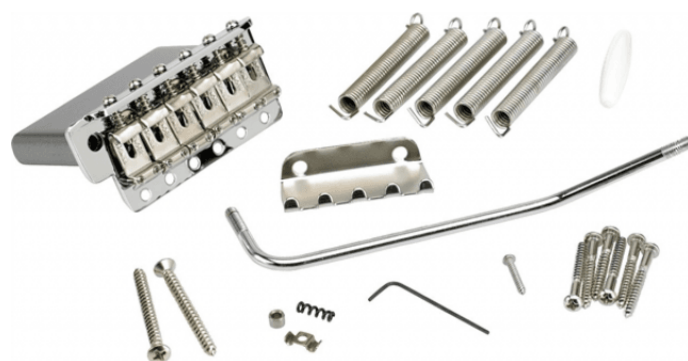

0992049000

6-SADDLE AMERICAN VINTAGE SERIES STRATOCASTER® TREMOLO ASSEMBLY (CHROME)

This vintage tremolo has remained virtually unchanged since the creation of the Stratocaster®. Fender® stamped saddles and six mounting screws define the vintage tone of this tremolo assembly.

.050 hex adjustment wrench and and mounting screws. Vintage 2-3/16" mounting spacing design.

Will mount to USA Stratocaster® Body (Vintage Bridge) and Stratocaster Body (Vintage Bridge).

Fits American Vintage Series (USA) instruments.

0992049000

6-SADDLE AMERICAN VINTAGE SERIES STRATOCASTER® TREMOLO ASSEMBLY (CHROME)

PRODUCT DETAILS

KEY FEATURES

Vintage-style 2-3/16" mounting spacing

Six "Fender"-stamped bridge saddles with mounting screws

Tremolo claw and springs included

Tremolo arm with tip and tension springs included

String tree, mounting hardware and adjustment wrench included

For American Vintage series Stratocaster models

Color: Chrome