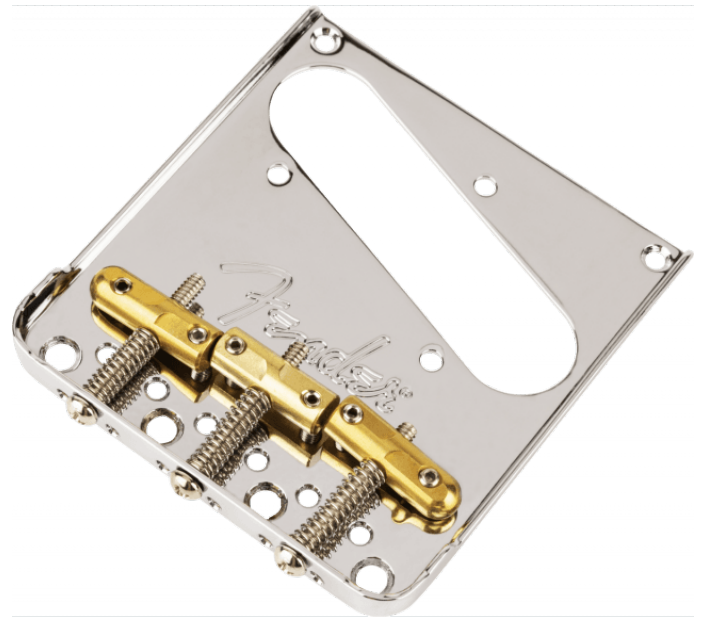

## **3-SADDLE TOP-LOAD/STRING-TROUGH TELE® BRIDGE WITH COMPENSATED BRASS “BULLET” SADDLES**

The top-load/string-through Telecaster bridge with compensated “bullet” saddles is our most comfortable, flexible Tele bridge yet – retaining classic brass-saddle tone and providing excellent intonation and flexible setup options, allowing you to tailor the tension and tone of each string to your liking. The compensated “bullet” brass barrel saddles are rounded off on the sides for comfort while providing accurate intonation and vintage-informed tone. Strings can be top-loaded for reduced tension, resulting in a mellower twang and springy attack that's perfect for rock n roll.

# 3-SADDLE TOP-LOAD/STRING-TROUGH TELE® BRIDGE WITH COMPENSATED BRASS “BULLET” SADDLES

### KEY FEATURES

Chrome-plated steel bridge plate

Compensated “Bullet” brass saddles

Six-screw mounting

1/16 hex screw saddle height adjustment (wrench included)

Bridge cover included

Mounting hardware included