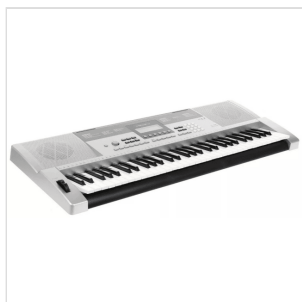

M12

ARRANGER KEYBOARD WITH 61 TOUCH RESPONSE KEYS

Medeli M12 keyboard is perfect for beginners who want to start playing, but given the many features it has, even the most experienced musicians can have fun with this instrument.

Medeli M12 keyboard has 61 touch-sensitive keys, 320 different sounds, 100 accompaniment styles, 100 demo songs and 100 tracks to practice playing. You can also add a sustain pedal (not included) for more authentic piano performances. Thanks to the USB MIDI connector, you can be connected to a computer. The sounds are played through two integrated 5-watt speakers.

M12

ARRANGER KEYBOARD WITH 61 TOUCH RESPONSE KEYS

PRODUCT DETAILS

KEY FEATURES

61 touch response keys

Backlit Custom Multi-functional LCD

Power Supply DC 12V (Bundled Adapter)

320 Voices including 4 Drum Kits