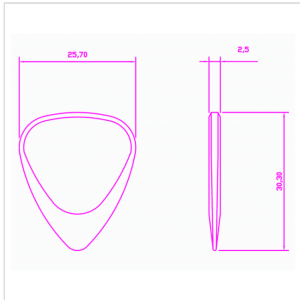

ZDT-AQ-4

ZODIAC TONES "AQUARIUS" 4 GUITAR PICKS

Zodiac Tones are based upon the Classic 351 shape. They are CNC Milled to tight tolerances and are 2.5mm thick chamfering down to a playing tip at 0.7mm thick. No Buffalo has ever been farmed to manufacture Guitar Picks. Born under the same sign as Django Reinhardt.