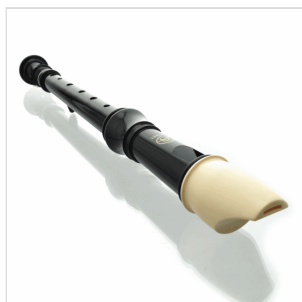

ASRG-220

SOPRANO CLASSIC TYPE RECORDER - GERMAN FINGERING

Angel Recorder Classic Type is designed to have rich sound and accurate pitch for optimal performance. Its pitch is well-balanced ranging from low-to high-pitch. Its models are as various as from bass to soprano so that both solo and ensemble performance may be available. In addition, the instruments is manufactured for the optimum volume and tone using a special material called Resin. DMD (Detailed a Mold Develop) system is applied to achieve the correct pitch, which are praised from many performance.

ASRG-220

SOPRANO CLASSIC TYPE RECORDER - GERMAN FINGERING

PRODUCT DETAILS

KEY FEATURES

German Fingering

Key: C Soprano

Holes: 1

2 parts

Black/Cream

ABS Resin

Length: 310 mm