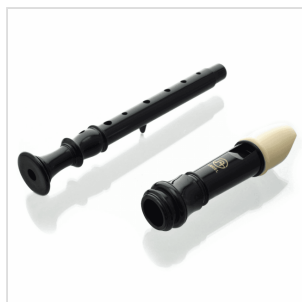

ASRG-220

SOPRANO CLASSIC TYPE RECORDER - GERMAN FINGERING

Angel Recorder Classic Type is designed to have rich sound and accurate pitch for optimal performance. Its pitch is well-balanced ranging from low-to high-pitch. Its models are as various as from bass to soprano so that both solo and ensemble performance may be available. In addition, the instruments is manufactured for the optimum volume and tone using a special material called Resin. DMD (Detailed a Mold Develop) system is applied to achieve the correct pitch, which are praised from many performance.

ASRG-220

SOPRANO CLASSIC TYPE RECORDER - GERMAN FINGERING

PRODUCT DETAILS

KEY FEATURES

German Fingering

Key: C Soprano

Holes: 1

2 parts

Black/Cream

ABS Resin

Length: 310 mm