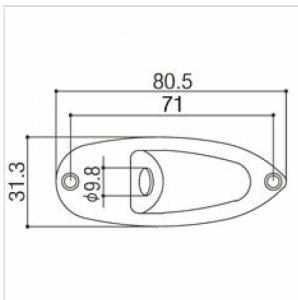

JCS-1C

CHROMED METAL JACK PLATE FOR STRAT STYLE GUITARS

Plate used for placing female jack connector on the electric guitar. Fits most strat style models.

JCS-1C

CHROMED METAL JACK PLATE FOR STRAT STYLE GUITARS