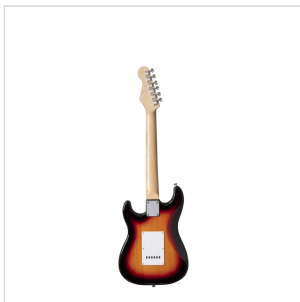

RIDER-JR 3TS 3/4 DOUBLE CUTAWAY ELECTRIC GUITAR WITH 3 SINGLE COILS

RIDER series is a super classic revisited: double cutaway electric guitar featuring basswood body for rich tone and reliability, 3 single coils for clear and brilliant tone. 22 frets Eco-Rosewood fretboard fully complies CITES regulation preserving the feeling and the look of rosewood. The 5-way switch and volume/tone pots offer great sound flexibility for blues, rock, funky tones. JR version feature a 3/4 size body, perfect choice for younger beginners demanding quality and playability.

RIDER-JR 3TS

3/4 DOUBLE CUTAWAY ELECTRIC GUITAR WITH 3 SINGLE COILS

PRODUCT DETAILS

KEY FEATURES

Body: basswood

Neck: maple

Fretboard: Eco-Rosewood (CITES compliant)

Frets: 22

Machine heads: chrome

Bridge: vintage tremolo

Pick ups: 3 single coils

Switch: 5 way

Pots: volume/tone/tone

Colour: 3T Sunburst

Size: 3/4

SPECIFICATIONS

Nut	41.5 mm
------------	---------

Radius	14"
---------------	-----

Scale	23"
--------------	-----