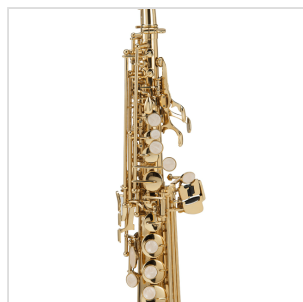

SSSX-20

**STRAIGHT BB SOPRANO SAXOPHONE WITH F# KEY**

First steps are the most important when learning to play an instrument. SSSX-20 soprano saxophone has been designed with students in mind. Lightweight and ergonomic and with brilliant sound, features easy emission to obtain a nice sound since first steps. The classic design consists in a gold lacquered finish and keys with perloid buttons. Coming with second reed, it includes a full set of accessories. Definitely a great instrument for students.

SSSX-20

# STRAIGHT BB SOPRANO SAXOPHONE WITH F# KEY

### KEY FEATURES

Bb tune

Brass body

Gold lacquered finish

Keys with perloid button

F# key for improved fingering

Additional chiver with curved design

Including mouthpiece and care kit