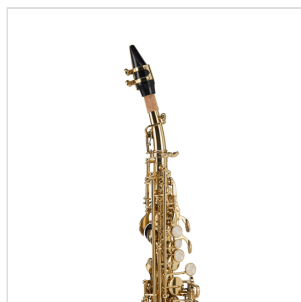

SSSX-20

**STRAIGHT BB SOPRANO SAXOPHONE WITH F# KEY**

First steps are the most important when learning to play an instrument. SSSX-20 soprano saxophone has been designed with students in mind. Lightweight and ergonomic and with brilliant sound, features easy emission to obtain a nice sound since first steps. The classic design consists in a gold lacquered finish and keys with perloid buttons. Coming with second reed, it includes a full set of accessories. Definitely a great instrument for students.

SSSX-20

# STRAIGHT BB SOPRANO SAXOPHONE WITH F# KEY

### KEY FEATURES

Bb tune

Brass body

Gold lacquered finish

Keys with perloid button

F# key for improved fingering

Additional chiver with curved design

Including mouthpiece and care kit