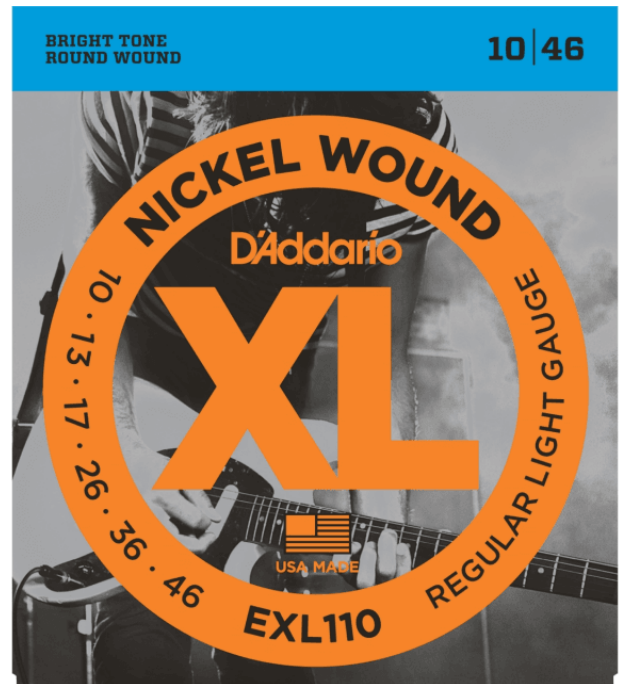

EXL110

NICKEL WOUND ELECTRIC GUITAR STRINGS, REGULAR LIGHT, 10-46

XL Nickel Wound, D'Addario's most popular electric guitar strings, are precision wound with nickelplated steel onto a carefully drawn, hexagonally shaped, high carbon steel core. The result, strings with long lasting, distinctive bright tone and excellent intonation, is ideal for the widest variety of guitars and musical styles. EXL110, D'Addario's best selling set, offers the ideal combination of tone, flexibility and long life. The standard for most electric guitars.

EXL110

NICKEL WOUND ELECTRIC GUITAR STRINGS, REGULAR LIGHT, 10-46

PRODUCT DETAILS

KEY FEATURES

Regular Light, D'Addario's best selling electric guitar set

Round wound with nickelplated steel for distinctive bright tone

Environmentally friendly, corrosion resistant packaging for strings that are always fresh

Made in the U.S.A. for the highest quality and performance

String Gauges: Plain Steel .010, .013, .017, Nickel Wound .026, .036, .046