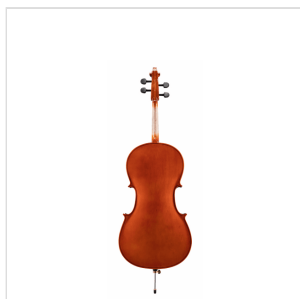

VSCE-18

1/8 VIRTUOSO STUDENT CELLO WITH BAGS AND BOW

Virtuoso Student series is the perfect choice for beginners demanding for affordable quality and playability. Virtuoso Student provides woods, finishes, crafting and details definitely unmatched in this market range, coming out with alloy aluminium with integrated individual adjuster tailpiece, bow with hexagonal section, case, straps and rosin. A very complete hi-value deal.

VSCE-18

1/8 VIRTUOSO STUDENT CELLO WITH BAGS AND BOW

PRODUCT DETAILS

KEY FEATURES

Top: carved solid spruce

Back and sides: Laminated

Binding: well done purfling (inlaid)

Bridge: French style maple

Fingerboard: dyed maple

Pegs and Chinrest: dyed maple

Tailpiece: alloy aluminium with integrated individual adjuster

Bow: student model in brazilian wood and hexagonal section

Color: Cherry Brown

Finish: glossy

Case: bags

Accessories: rosin, straps, strings

Size: 1/8