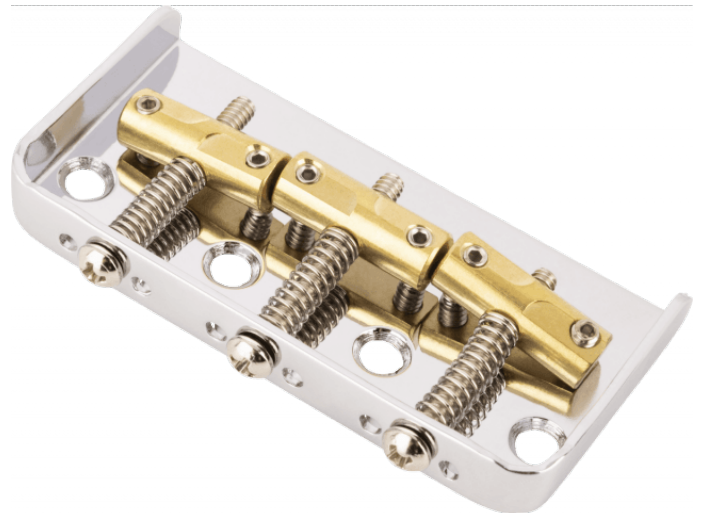

0990809000

3-SADDLE CUSTOM "CUT-OFF" VINTAGE-STYLE TELE® BRIDGE WITH COMPENSATED BRASS SADDLES

The "cut" 3-saddle top-load/string-through Tele bridge delivers classic Tele tone and feel with a stylishly sleek silhouette and flexible setup options allowing you to tailor the tension and tone of each string to your liking. The American Pro II Telecaster Deluxe bridge sports a svelte "cut" design with compensated brass barrel saddles, accurate intonation and vintage-informed tone. Strings can be top-loaded for reduced tension, resulting in a mellower twang and springy attack that's perfect for rock n roll.

PRODUCT DETAILS

KEY FEATURES

Chrome-plated steel bridge plate

Compensated brass saddles

Four-screw mounting

.05" hex screw saddle height adjustment (wrench included)

Mounting hardware included

Made in USA