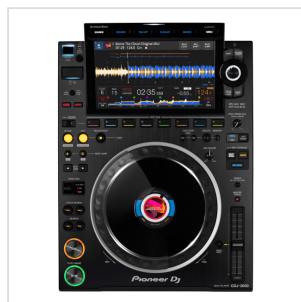

CDJ-3000

PROFESSIONAL DJ MULTI PLAYER

Enhance your creative power with our evolved flagship multi player, the CDJ-3000. This robust unit is powered by a new MPU and packed with specially developed high-quality components and innovative features. The MPU (micro-processing unit) is the first we've ever put in a CDJ. It drives the unit, delivering stable performance and enabling advanced new features, and creates a smoother overall DJ experience.

CDJ-3000

PROFESSIONAL DJ MULTI PLAYER

PRODUCT DETAILS

KEY FEATURES

Enhanced performance and rock-solid stability

Enhanced audio design

9-inch, high resolution touch screen

Key Sync and Key Shift buttons

Smoothest-ever jog wheel

Rebuilt range-leading performance interface

Flexible performance options

Pro Dj Link with enhanced lighting support

Color: Black

SPECIFICATIONS

Display Main Display 9-inch, full-color HD LCD touch screen
On Jog Display (Color LCD)