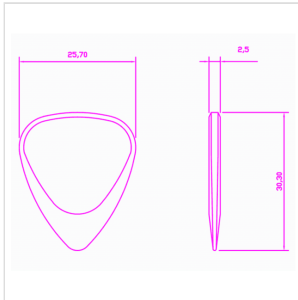

ZDT-PI-4

ZODIAC TONES "PISCES" 4 GUITAR PICKS

Zodiac Tones are based upon the Classic 351 shape. They are CNC Milled to tight tolerances and are 2.5mm thick chamfering down to a playing tip at 0.7mm thick. Born under the same sign as Kurt Cobain.