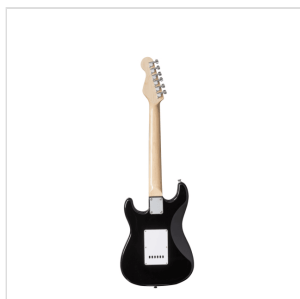

**RIDER-JR BK**

# 3/4 DOUBLE CUTAWAY ELECTRIC GUITAR WITH 3 SINGLE COILS

---

RIDER series is a super classic revisited: double cutaway electric guitar featuring basswood body for rich tone and reliability, 3 single coils for clear and brilliant tone. 22 frets Eco-Rosewood fretboard fully complies CITES regulation preserving the feeling and the look of rosewood. The 5-way switch and volume/tone pots offer great sound flexibility for blues, rock, funky tones. JR version feature a 3/4 size body, perfect choice for younger beginners demanding quality and playability.

## 3/4 DOUBLE CUTAWAY ELECTRIC GUITAR WITH 3 SINGLE COILS

#### KEY FEATURES

Body: basswood

Neck: maple

Fretboard: Eco-Rosewood (CITES compliant)

Frets: 22

Machine heads: chrome

Bridge: vintage tremolo

Pick ups: 3 single coils